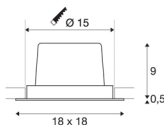

NEW TRIA 1 SET

recessed fitting, single-headed LED, 2700K, square, white, 30°, 29W, incl. driver, clip springs

The simplicity and effectiveness of the NEW TRIA 1 SET is captivating. It is available in black, white, or brushed aluminium. In round or square form as well as single-headed or as multi-lamp. Equipped with a powerful, warm white premium COB LED in a tiltable mount, as well as LED driver included in the scope of supply, the set can be used in any lighting situation. The electrical connection is made directly to the 230V mains supply.

TECHNICAL DATA

Item no.:	114281
Primary nominal voltage	220-240V ~50/60Hz mA/V
Secondary power / secondary voltage	700mA
Length	18 cm
Width	18 cm
Height	9.5 cm
Installation diameter	15 cm
Installation depth	10 cm
Net weight	1.005 kg
Gross weight	1.164 kg
IP Code	IP 20
Safety class	II
Assembly	Recessed
Assembly details	Ceiling
Dimmable	Yes
Dimming technology	1-10V
Wattage	29 W
Lumen	2500 lm
Colour temperature	2700 Kelvin
Beam angle	30 °
Color	white
CRI	80