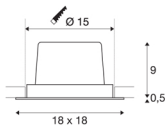

NEW TRIA 1 SET

recessed fitting, LED, 3000K, square, black, 30°, 29W, incl. driver, clip springs

The simplicity and effectiveness of the NEW TRIA 1 SET is captivating. It is available in black, white, or brushed aluminium, in round or square form as well as single-headed or as multi-lamp. Equipped with a powerful, warm white premium COB LED in a tiltable mount, as well as LED driver included in the scope of supply, the set can be used in any lighting situation. The electrical connection is made directly to the 230V mains supply.

TECHNICAL DATA

Item no.:	114290
Primary nominal voltage	220-240V ~50/60Hz mA/V
Secondary power / secondary voltage	700mA
Length	18 cm
Width	18 cm
Height	9.5 cm
Installation diameter	15 cm
Installation depth	10 cm
Net weight	0.938 kg
Gross weight	1.078 kg
IP Code	IP 20
Safety class	II
Assembly	Recessed
Assembly details	Ceiling
Dimmable	Yes
Dimming technology	1-10V
Wattage	29 W
Lumen	2700 lm
Colour temperature	3000 Kelvin
Beam angle	30 °
Color	black
CRI	80