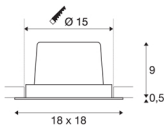

NEW TRIA 1 SET

recessed fitting, single-headed LED, 3000K, square, white, 30°, 29W, incl. driver, clip springs

The simplicity and effectiveness of the NEW TRIA 1 SET is captivating. It is available in black, white, or brushed aluminium, in round or square form as well as single-headed or as multi-lamp. Equipped with a powerful, warm white premium COB LED in a tiltable mount, as well as LED driver included in the scope of supply, the set can be used in any lighting situation. The electrical connection is made directly to the 230V mains supply.

TECHNICAL DATA

Item no.:	114291
Primary nominal voltage	220-240V ~50/60Hz mA/V
Secondary power / secondary voltage	700mA
Length	18 cm
Width	18 cm
Height	9.5 cm
Installation diameter	15 cm
Installation depth	10 cm
Net weight	0.954 kg
Gross weight	1.106 kg
IP Code	IP 20
Safety class	II
Assembly	Recessed
Assembly details	Ceiling
Dimmable	Yes
Dimming technology	1-10V
Wattage	29 W
Lumen	2700 lm
Colour temperature	3000 Kelvin
Beam angle	30 °
Color	white
CRI	80