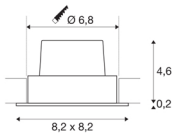

## NEW TRIA 68

recessed fitting, LED, 3000K, square, matt white, 38°, 12W, incl. driver, clip springs

The simplicity and effectiveness of the innovative NEW TRIA 68 recessed fitting is captivating. It is available in matt black, matt white or brushed aluminium, in round or square form as well as single-headed or as multi-lamp. Equipped with a powerful, warm white premium COB LED in a tiltable mount, as well as LED driver included in the scope of supply, the set can be used in any lighting situation. The electrical connection is made directly to the 230V mains supply.

## TECHNICAL DATA

Item no.:	114391
Primary nominal voltage	220-240V ~50/60Hz mA/V
Secondary power / secondary voltage	500mA
Length	8.2 cm
Width	8.2 cm
Height	4.5 cm
Installation diameter	6.8 cm
Installation depth	5 cm
Net weight	0.28 kg
Gross weight	0.328 kg
IP Code	IP 20
Safety class	II
Assembly	Recessed
Assembly details	Ceiling
Dimmable	Yes
Dimming technology	Leading edge, trailing edge
Wattage	11 W
Lumen	890 lm
Colour temperature	3000 Kelvin
Beam angle	38 °
Color	white
CRI	80