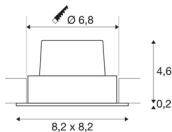

## NEW TRIA 68

recessed fitting, LED, 3000K, square, brushed aluminium, 38°, 12W, incl. driver, clip springs

The simplicity and effectiveness of the innovative NEW TRIA 68 recessed fitting is captivating. It is available in matt black, matt white or brushed aluminium, in round or square form as well as single-headed or as multi-lamp. Equipped with a powerful, warm white premium COB LED in a tiltable mount, as well as LED driver included in the scope of supply, the set can be used in any lighting situation. The electrical connection is made directly to the 230V mains supply.

## TECHNICAL DATA

Item no.:	114396
Primary nominal voltage	220-240V ~50/60Hz mA/V
Secondary power / secondary voltage	500mA
Length	8.2 cm
Width	8.2 cm
Height	4.5 cm
Installation diameter	6.8 cm
Installation depth	5 cm
Net weight	0.278 kg
Gross weight	0.33 kg
IP Code	IP 20
Safety class	II
Assembly	Recessed
Assembly details	Ceiling
Dimmable	Yes
Dimming technology	Leading edge, trailing edge
Wattage	11 W
Lumen	890 lm
Colour temperature	3000 Kelvin
Beam angle	38 °
Color	aluminium
CRI	80