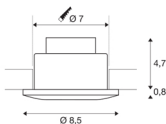

OUT 65

outdoor recessed ceiling light, LED, 3000K, round, black, 38°, 12W, incl. driver

The innovative OUT 65 recessed ceiling light captivates with its exceptional looks. Rated IP65 it can be used outdoors or in damp areas. It is available in black, white, silver-grey or titanium, and in round or square form. Equipped with a powerful, warm white premium COB LED in a tiltable mount, as well as LED driver included in the scope of supply, the set can be used in any lighting situation. The electrical connection is made directly to the 230V mains supply.

TECHNICAL DATA

Item no.:	114460
Primary nominal voltage	220-240V ~50/60Hz mA/V
Secondary power / secondary voltage	500mA
Height	6 cm
Diameter	8.5 cm
Installation diameter	7 cm
Installation depth	6 cm
Net weight	0.323 kg
Gross weight	0.381 kg
IP Code	IP 20 / IP 65
Safety class	II
Impact resistance class	IK02
Assembly	Recessed
Assembly details	Ceiling
Dimmable	Yes
Dimming technology	Leading edge, trailing edge
Wattage	11 W
Lumen	510 lm
Colour temperature	3000 Kelvin
Beam angle	38 °
Color	black
CRI	80