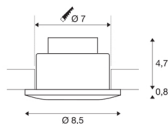

OUT 65

outdoor recessed ceiling light, LED, 3000K, round, white, 38°, 12W, incl. driver

The innovative OUT 65 recessed ceiling light captivates with its exceptional looks. Rated IP65 it can be used outdoors or in damp areas. It is available in black, white, silver-grey or titanium, and in round or square form. Equipped with a powerful, warm white premium COB LED in a tiltable mount, as well as LED driver included in the scope of supply, the set can be used in any lighting situation. The electrical connection is made directly to the 230V mains supply.

TECHNICAL DATA

Item no.:	114461
Primary nominal voltage	220-240V ~50/60Hz mA/V
Secondary power / secondary voltage	500mA
Height	6 cm
Diameter	8.5 cm
Installation diameter	7 cm
Installation depth	6 cm
Net weight	0.31 kg
Gross weight	0.365 kg
IP Code	IP 20 / IP 65
Safety class	II
Impact resistance class	IK02
Assembly	Recessed
Assembly details	Ceiling
Dimmable	Yes
Dimming technology	Leading edge, trailing edge
Wattage	11 W
Lumen	640 lm
Colour temperature	3000 Kelvin
Beam angle	38 °
Color	white
CRI	80