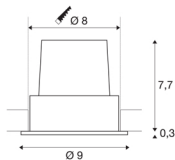

H-LIGHT 1

recessed fitting, LED, 2700K, round, black, 20°, 11,5W, incl. driver, clip spring

The H-LIGHT 1 recessed fitting series impresses with its simple and elegant design, the integrated warm-white LED module with its narrow 20° beam angle ensures a discreet and ambience-oriented radiance. Thanks to the LED driver included in the set, the luminaire is immediately ready for connection to a 230V power supply.

TECHNICAL DATA

Item no.:	114480
Primary nominal voltage	220-240V ~50/60Hz mA/V
Secondary power / secondary voltage	500mA
Height	8 cm
Diameter	9 cm
Installation diameter	8 cm
Installation depth	8 cm
Net weight	0.339 kg
Gross weight	0.4 kg
IP Code	IP 20
Safety class	II
Assembly	Recessed
Assembly details	Ceiling
Dimmable	Yes
Dimming technology	Leading edge, trailing edge
Wattage	11 W
Lumen	265 lm
Colour temperature	2700 Kelvin
Beam angle	20 °
Color	black
CRI	80
LXXBXX data	L70B50