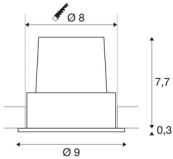

H-LIGHT 1

recessed fitting, LED, 2700K, round, white, 20°, 11,5W, incl. driver, clip spring

The H-LIGHT 1 recessed fitting series impresses with its simple and elegant design, the integrated warm-white LED module with its narrow 20° beam angle ensures a discreet and ambience-oriented radiance. Thanks to the LED driver included in the set, the luminaire is immediately ready for connection to a 230V power supply.

TECHNICAL DATA

Item no.:	114481
Primary nominal voltage	220-240V ~50/60Hz mA/V
Secondary power / secondary voltage	500mA
Height	8 cm
Diameter	9 cm
Installation diameter	8 cm
Installation depth	8 cm
Net weight	0.331 kg
Gross weight	0.386 kg
IP Code	IP 20
Safety class	II
Assembly	Recessed
Assembly details	Ceiling
Dimmable	Yes
Dimming technology	Leading edge, trailing edge
Wattage	11 W
Lumen	265 lm
Colour temperature	2700 Kelvin
Beam angle	20 °
Color	white
CRI	80
LXXBXX data	L70B50