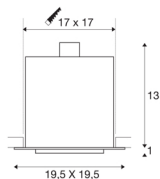

KADUX 1

recessed fitting, single-headed, QPAR111, square, matt black, max. 75W

TECHNICAL DATA

Item no.:	115540
Socket	GU10
Lamp	QPAR111
Number of sockets	1
Lamps included	No
Primary nominal voltage	220-240V ~50/60Hz mA/V
Length	19.5 cm
Width	19.5 cm
Height	14 cm
Installation length	17 cm
Installation width	17 cm
Installation depth	15 cm
Net weight	1.121 kg
Gross weight	1.573 kg
IP Code	IP 20
Safety class	I
Assembly	Recessed
Assembly details	Ceiling
Wattage	75 W
Color	black
BIG WHITE Page	378