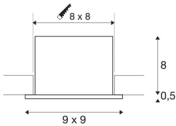

KADUX 1 SET

recessed fitting, single-headed LED, 3000K, square, matt black, 38°, 9W, incl. driver

The KADUX recessed fitting series has a robust housing with appealing, high-quality looks. This LED set is multi-directional, allowing individual focus of the light beam. The KADUX 1 SET comes ready for direct connection to 230V mains and is available in matt black, matt white or brushed aluminium, as well as in single, double, or triple-headed variations.

TECHNICAL DATA

Item no.:	115700
Primary nominal voltage	220-240V ~50/60Hz mA/V
Secondary power / secondary voltage	350mA
Length	9 cm
Width	9 cm
Height	8.5 cm
Installation length	8 cm
Installation width	8 cm
Installation depth	8 cm
Net weight	0.379 kg
Gross weight	0.432 kg
IP Code	IP 20
Safety class	II
Assembly	Recessed
Assembly details	Ceiling
Dimmable	Yes
Dimming technology	Leading edge, trailing edge
Wattage	7.5 W
Lumen	650 lm
Colour temperature	3000 Kelvin
Beam angle	38 °
Color	black