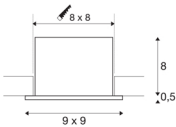

KADUX 1 SET

recessed fitting, single-headed LED, 3000K, square, matt white, 38°, 9W, incl. driver

The KADUX recessed fitting series has a robust housing with appealing, high-quality looks. This LED set is multi-directional, allowing individual focus of the light beam. The KADUX 1 SET comes ready for direct connection to 230V mains and is available in matt black, matt white or brushed aluminium, as well as in single, double, or triple-headed variations.

TECHNICAL DATA

Item no.:	115701
Primary nominal voltage	220-240V ~50/60Hz mA/V
Secondary power / secondary voltage	350mA
Length	9 cm
Width	9 cm
Height	8.5 cm
Installation length	8 cm
Installation width	8 cm
Installation depth	8 cm
Net weight	0.378 kg
Gross weight	0.431 kg
IP Code	IP 20
Safety class	II
Assembly	Recessed
Assembly details	Ceiling
Dimmable	Yes
Dimming technology	Leading edge, trailing edge
Wattage	7.5 W
Lumen	650 lm
Colour temperature	3000 Kelvin
Beam angle	38 °
Color	white