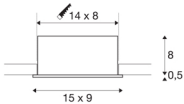

## KADUX 2 SET

recessed fitting, double-headed LED, 3000K, rectangular, matt black, 38°, 15W, incl. driver

The KADUX recessed fitting series has a robust housing with appealing, high-quality looks. This LED set is multi-directional, allowing individual focus of the light beam. The KADUX 2 SET comes ready for direct connection to 230V mains and is available in matt black, matt white or brushed aluminium, as well as in single, double, or triple-headed variations.

## TECHNICAL DATA

Item no.:	115710
Primary nominal voltage	220-240V ~50/60Hz mA/V
Secondary power / secondary voltage	350mA
Length	15 cm
Width	9 cm
Height	8.5 cm
Installation length	14 cm
Installation width	8 cm
Installation depth	8 cm
Net weight	0.541 kg
Gross weight	0.61 kg
IP Code	IP 20
Safety class	II
Assembly	Recessed
Assembly details	Ceiling
Dimmable	Yes
Dimming technology	Leading edge, trailing edge
Wattage	14 W
Lumen	1290 lm
Colour temperature	3000 Kelvin
Beam angle	38 °
Color	black