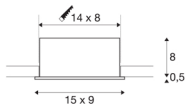

KADUX 2 SET

recessed fitting, double-headed LED, 3000K, rectangular, matt white, 38°, 15W, incl. driver

The KADUX recessed fitting series has a robust housing with appealing, high-quality looks. This LED set is multi-directional, allowing individual focus of the light beam. The KADUX 2 SET comes ready for direct connection to 230V mains and is available in matt black, matt white or brushed aluminium, as well as in single, double, or triple-headed variations.

TECHNICAL DATA

Item no.:	115711
Primary nominal voltage	220-240V ~50/60Hz mA/V
Secondary power / secondary voltage	350mA
Length	15 cm
Width	9 cm
Height	8.5 cm
Installation length	14 cm
Installation width	8 cm
Installation depth	8 cm
Net weight	0.585 kg
Gross weight	0.652 kg
IP Code	IP 20
Safety class	II
Assembly	Recessed
Assembly details	Ceiling
Dimmable	Yes
Dimming technology	Leading edge, trailing edge
Wattage	14 W
Lumen	1290 lm
Colour temperature	3000 Kelvin
Beam angle	38 °
Color	white