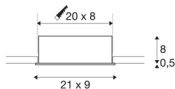

## KADUX 3 SET recessed fitting

triple-headed LED, 3000K, rectangular, matt black, 38°, 22W, incl. driver

The KADUX recessed fitting series has a robust housing with appealing, high-quality looks. This LED set is multi-directional, allowing individual focus of the light beam. The KADUX 3 SET comes ready for direct connection to 230V mains and is available in matt black, matt white or brushed aluminium, as well as in single, double, or triple-headed variations.

## TECHNICAL DATA

Item no.:	115720
Primary nominal voltage	220-240V ~50/60Hz mA/V
Secondary power / secondary voltage	350mA
Length	21 cm
Width	9 cm
Height	8.5 cm
Installation length	20 cm
Installation width	8 cm
Installation depth	8 cm
Net weight	0.78 kg
Gross weight	0.863 kg
IP Code	IP 20
Safety class	II
Assembly	Recessed
Assembly details	Ceiling
Dimmable	Yes
Dimming technology	Leading edge, trailing edge
Wattage	20 W
Lumen	1920 lm
Colour temperature	3000 Kelvin
Beam angle	38 °
Color	black