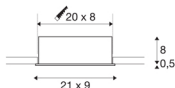

KADUX 3 SET

recessed fitting, triple-headed LED, 3000K, rectangular, matt white, 38°, 3x9W, incl. driver

The KADUX recessed fitting series has a robust housing with appealing, high-quality looks. This LED set is multi-directional, allowing individual focus of the light beam. The KADUX 3 SET comes ready for direct connection to 230V mains and is available in matt black, matt white or brushed aluminium, as well as in single, double, or triple-headed variations.

TECHNICAL DATA

Item no.:	115721
Primary nominal voltage	220-240V ~50/60Hz mA/V
Secondary power / secondary voltage	350mA
Length	21 cm
Width	9 cm
Height	8.5 cm
Installation length	20 cm
Installation width	8 cm
Installation depth	8 cm
Net weight	0.74 kg
Gross weight	0.808 kg
IP Code	IP 20
Safety class	II
Assembly	Recessed
Assembly details	Ceiling
Dimmable	Yes
Dimming technology	Leading edge, trailing edge
Wattage	20 W
Lumen	1920 lm
Colour temperature	3000 Kelvin
Beam angle	38 °
Color	white