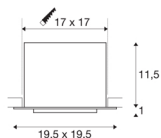

KADUX 1 SET

recessed fitting, single-headed LED, 3000K ex, square, matt white, 30°, 29W, incl. driver, clip springs

The KADUX recessed fitting series has a robust housing with appealing, high-quality looks. This XL Type LED Set is multi-directional, allowing individual focus of the light beam. Its high output, warm white Premium COB LED produces exceptionally powerful illumination. The KADUX 1 SET recessed fitting comes ready for direct connection to 230V mains.

TECHNICAL DATA

Item no.:	115731
Primary nominal voltage	220-240V ~50/60Hz mA/V
Secondary power / secondary voltage	700mA
Length	19.5 cm
Width	19.5 cm
Height	12.5 cm
Installation length	17 cm
Installation width	17 cm
Installation depth	12.5 cm
Net weight	1.584 kg
Gross weight	1.943 kg
IP Code	IP 20
Safety class	II
Assembly	Recessed
Assembly details	Ceiling
Dimmable	Yes
Dimming technology	1-10V
Wattage	29 W
Lumen	2700 lm
Colour temperature	3000 Kelvin
Beam angle	30 °
Color	white