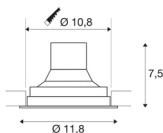

SUPROS 78

recessed fitting, LED, 3000K, round, black, 60° lens, 9W

TECHNICAL DATA

Item no.:	116310
Number of different light outlets	1
Primary nominal voltage	220-240V ~50/60Hz mA/V
Secondary power / secondary voltage	250mA
Height	7.5 cm
Diameter	11.8 cm
Installation diameter	10.8 cm
Installation depth	8 cm
Net weight	0.424 kg
Gross weight	0.497 kg
IP Code	IP 20
Safety class	II
Assembly	Recessed
Assembly details	Ceiling
Dimmable	Yes
Dimming technology	trailing edge
Wattage	12 W
Lumen	700 lm
Colour temperature	3000 Kelvin
Beam angle	60 °
Color	black
CRI	80