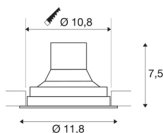

SUPROS 78

recessed fitting, LED, 3000K, round, white, 60° lens, 9W

TECHNICAL DATA

Item no.:	116311
Number of different light outlets	1
Primary nominal voltage	220-240V ~50/60Hz mA/V
Secondary power / secondary voltage	250mA
Height	7.5 cm
Diameter	11.8 cm
Installation diameter	10.8 cm
Installation depth	8 cm
Net weight	0.438 kg
Gross weight	0.507 kg
IP Code	IP 20
Safety class	II
Assembly	Recessed
Assembly details	Ceiling
Dimmable	Yes
Dimming technology	trailing edge
Wattage	12 W
Lumen	700 lm
Colour temperature	3000 Kelvin
Beam angle	60 °
Color	white
CRI	96