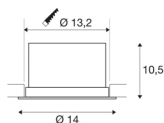

SUPROS 78

recessed fitting, LED, 3000K, round, tiltable, black, 60° lens, 9W

TECHNICAL DATA

Item no.:	116320
Number of different light outlets	1
Primary nominal voltage	220-240V ~50/60Hz mA/V
Secondary power / secondary voltage	250mA
Height	10.5 cm
Diameter	14 cm
Installation diameter	13.2 cm
Installation depth	13.1 cm
Net weight	0.681 kg
Gross weight	0.788 kg
IP Code	IP 20
Safety class	II
Assembly	Recessed
Assembly details	Ceiling
Dimmable	Yes
Dimming technology	trailing edge
Wattage	12 W
Lumen	700 lm
Colour temperature	3000 Kelvin
Beam angle	60 °
Color	black
CRI	80