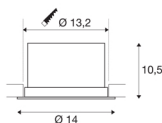

SUPROS 78

recessed fitting, LED, 3000K, round, tiltable, white, 60° lens, 9W

TECHNICAL DATA

Item no.:	116321
Number of different light outlets	1
Primary nominal voltage	220-240V ~50/60Hz mA/V
Secondary power / secondary voltage	250mA
Height	10.5 cm
Diameter	14 cm
Installation diameter	13.2 cm
Installation depth	13.1 cm
Net weight	0.695 kg
Gross weight	0.813 kg
IP Code	IP 20
Safety class	II
Assembly	Recessed
Assembly details	Ceiling
Dimmable	Yes
Dimming technology	trailing edge
Wattage	12 W
Lumen	700 lm
Colour temperature	3000 Kelvin
Beam angle	60 °
Color	white
CRI	80