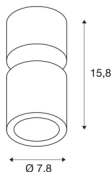

SUPROS 78

ceiling light, LED, 3000K, round, black, 60° lens

TECHNICAL DATA

Item no.:	116330
Number of different light outlets	1
Primary nominal voltage	220-240V ~50/60Hz mA/V
Secondary power / secondary voltage^e	250mA
Height	15.8 cm
Diameter	7.8 cm
Net weight	0.605 kg
Gross weight	0.664 kg
IP Code	IP 20
Safety class	I
Assembly	Surface
Assembly details	Ceiling
Dimmable	Yes
Dimming technology	trailing edge
Wattage	12 W
Lumen	700 lm
Colour temperature	3000 Kelvin
Beam angle	60 °
Color	black
CRI	80
LXXBXX data	L70B50
BIG WHITE Page	271