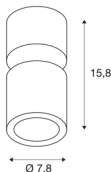

SUPROS 78

ceiling light, LED, 3000K, round, white, 60° lens

TECHNICAL DATA

Item no.:	116331
Number of different light outlets	1
Primary nominal voltage	220-240V ~50/60Hz mA/V
Secondary power / secondary voltage	250mA
Height	15.8 cm
Diameter	7.8 cm
Net weight	0.613 kg
Gross weight	0.681 kg
IP Code	IP 20
Safety class	I
Assembly	Surface
Assembly details	Ceiling
Dimmable	Yes
Dimming technology	trailing edge
Wattage	12 W
Lumen	700 lm
Colour temperature	3000 Kelvin
Beam angle	60 °
Color	white
CRI	80
LXXBXX data	L70B50
BIG WHITE Page	271