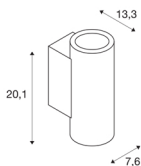

SUPROS 78

wall light, LED, 3000K, round, black, 60° lens, 9W

TECHNICAL DATA

Item no.:	116340
Number of different light outlets	2
Primary nominal voltage	220-240V ~50/60Hz mA/V
Secondary power / secondary voltage	500mA
Width	7.6 cm
Height	20.1 cm
Depth	13.3 cm
Net weight	1.015 kg
Gross weight	1.093 kg
IP Code	IP 20
Safety class	I
Assembly	Surface
Assembly details	Wall
Dimmable	Yes
Dimming technology	trailing edge
Wattage	20 W
Lumen	1400 lm
Colour temperature	3000 Kelvin
Beam angle	60 °
Color	black
CRI	80
LXXBXX data	L70B50