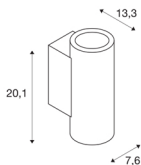

SUPROS 78

wall light, LED, 3000K, round, white, 60° lens, 9W

TECHNICAL DATA

Item no.:	116341
Number of different light outlets	2
Primary nominal voltage	220-240V ~50/60Hz mA/V
Secondary power / secondary voltage^e	500mA
Width	7,6 cm
Height	20,1 cm
Depth	13,3 cm
Net weight	1.087 kg
Gross weight	1.163 kg
IP Code	IP 20
Safety class	I
Assembly	Surface
Assembly details	Wall
Dimmable	Yes
Dimming technology	trailing edge
Wattage	20 W
Lumen	1400 lm
Colour temperature	3000 Kelvin
Beam angle	60 °
Color	white
CRI	80
LXXBXX data	L70B50