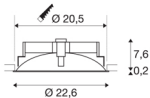

## TECHNICAL DATA

Item no.:	117311
Primary nominal voltage	220-240V ~50/60Hz mA/V
Secondary power / secondary voltage	700mA
Height	7.8 cm
Diameter	22.6 cm
Installation diameter	20.5 cm
Installation depth	8.5 cm
Net weight	1.27 kg
Gross weight	1.749 kg
IP Code	IP 20
Safety class	II
Assembly	Recessed
Assembly details	Ceiling
Dimmable	Yes
Dimming technology	trailing edge
Wattage	23 W
Lumen	1500 lm
Colour temperature	3000 Kelvin
Beam angle	120 °
Color	white
CRI	80
LXXBXX data	L70B50