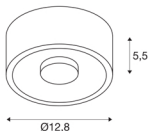

TECHNICAL DATA

Item no.:	117351
Number of different light outlets	1
Primary nominal voltage	220-240V ~50/60Hz mA/V
Secondary power / secondary voltage	350mA
Height	5.5 cm
Diameter	12.8 cm
Net weight	0.666 kg
Gross weight	0.888 kg
IP Code	IP 20
Safety class	I
Assembly	Surface
Assembly details	Ceiling
Dimmable	Yes
Dimming technology	trailing edge
Wattage	15 W
Lumen	810 lm
Colour temperature	3000 Kelvin
Beam angle	120 °
Color	white
CRI	80
LXXBXX data	L70B50
BIG WHITE Page	273