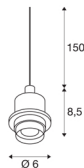

FENDA suspension

A60, chrome, without shade, without canopy, open cable, max. 60W

The FENDA suspension system with open cable ends from our MIX & MATCH pendant system allows you to individually combine them with FENDA lamp shades. With its in-built E27 socket, the luminaire is suitable for both LED and energy-saving lamps.

TECHNICAL DATA

Item no.:	132662
Socket	E27
Number of sockets	1
Primary nominal voltage	220-240V ~50/60Hz mA/V
Pendant length	150 cm
Height	8,5 cm
Diameter	6 cm
Net weight	0.195 kg
Gross weight	0.236 kg
IP Code	IP 20
Safety class	II
Assembly	Surface
Assembly details	Pendant Profile
Wattage	60 W
Color	chrome
BIG WHITE Page	154