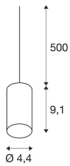

## FITU

pendant, A60, round, black, 5m cable with open cable end, max. 60W

The FITU pendant suspension with open cable end is from our MIX & MATCH pendant system and is available in various colours. The FITU product family impresses with its wide variety of application possibilities. Thanks to the fitted E27 socket, the luminaire is suitable for LED and energy-saving lamps. The electrical connection is made directly to the 230V mains supply.

## TECHNICAL DATA

Item no.:	132690
Socket	E27
Number of sockets	1
Primary nominal voltage	220-240V ~50/60Hz mA/V
Pendant length	500 cm
Height	9.1 cm
Diameter	4.4 cm
Net weight	0.333 kg
Gross weight	0.381 kg
IP Code	IP 20
Safety class	II
Assembly	Surface
Assembly details	Ceiling with Acc.
Wattage	60 W
Color	black
Maximum ambient temperature	30 °C
BIG WHITE Page	150