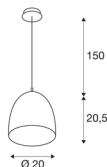

PARA CONE 20

pendant, A60, round, brushed copper, Ø 20 cm, max. 60W

TECHNICAL DATA

Item no.:	133009
Socket	E27
Number of sockets	1
Primary nominal voltage	220-240V ~50/60Hz mA/V
Pendant length	150 cm
Height	20,5 cm
Diameter	20 cm
Net weight	0.457 kg
Gross weight	1.048 kg
IP Code	IP 20
Safety class	I
Assembly	Surface
Assembly details	Ceiling
Wattage	60 W
Color	copper
BIG WHITE Page	1