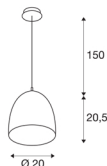

## PARA CONE 20

pendant, A60, round, black / gold, Ø 20 cm, max. 60W

For a particularly warm lighting effect, the conically shaped reflector of the PARA CONE 20 pendant light is the first choice. The lamp in gold and black can be individually combined with a wide range of colours and sizes of other PARA CONE lamps to create a cloud of light. The pendant light is quick and easy to install and flexibly adjustable in height. The aluminium and steel housing is impressive, not least because of its high quality. Experience light with SLV – your reliable partner for all kinds of indoor lights for 40 years.

## TECHNICAL DATA

Item no.:	133050
Socket	E27
Number of sockets	1
Primary nominal voltage	220-240V ~50/60Hz mA/V
Pendant length	150 cm
Height	20.5 cm
Diameter	20 cm
Net weight	0.563 kg
Gross weight	1.167 kg
IP Code	IP 20
Safety class	I
Assembly	Surface
Assembly details	Ceiling
Wattage	60 W
Color	gold
BIG WHITE Page	1