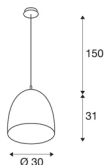

PARA CONE 30

pendant, A60, round, black / gold, Ø 30 cm, max. 60W

TECHNICAL DATA

Item no.:	133060
Socket	E27
Number of sockets	1
Primary nominal voltage	220-240V ~50/60Hz mA/V
Pendant length	150 cm
Height	31 cm
Diameter	30 cm
Net weight	0.984 kg
Gross weight	2.152 kg
IP Code	IP 20
Safety class	I
Assembly	Surface
Assembly details	Ceiling
Wattage	60 W
Color	gold
BIG WHITE Page	167