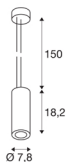

SUPROS 78

pendant, LED, 3000K, round, black, 60° lens, 9W

TECHNICAL DATA

Item no.:	133120
Number of different light outlets	1
Primary nominal voltage	220-240V ~50/60Hz mA/V
Secondary power / secondary voltage^e	250mA
Pendant length	150 cm
Height	18.2 cm
Diameter	7.8 cm
Net weight	0.802 kg
Gross weight	0.873 kg
IP Code	IP 20
Safety class	I
Assembly	Surface
Assembly details	Ceiling
Dimmable	Yes
Dimming technology	trailing edge
Wattage	12 W
Lumen	700 lm
Colour temperature	3000 Kelvin
Beam angle	60 °
Color	black
CRI	80
LXXBXX data	L70B50