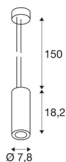

SUPROS 78

pendant, LED, 3000K, round, white, 60° lens, 9W

TECHNICAL DATA

Item no.:	133121
Number of different light outlets	1
Primary nominal voltage	220-240V ~50/60Hz mA/V
Secondary power / secondary voltage^e	250mA
Pendant length	150 cm
Height	18.2 cm
Diameter	7.8 cm
Net weight	0.83 kg
Gross weight	0.908 kg
IP Code	IP 20
Safety class	I
Assembly	Surface
Assembly details	Ceiling
Dimmable	Yes
Dimming technology	trailing edge
Wattage	12 W
Lumen	700 lm
Colour temperature	3000 Kelvin
Beam angle	60 °
Color	white
CRI	80
LXXBXX data	L70B50