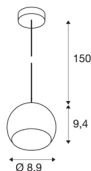

LIGHT EYE BALL

pendant, LED GU10, black/chrome, black textile cable, black/chrome ceiling plate, 5W

The popular design of the LIGHT EYE series, as pendant for use with GU10 type high-voltage halogen lamps. The pendant, which has a suspension length of 150 cm, is available with a number of differently coloured housings. The LIGHT EYE BALL pendant is ready for direct connection to the 230V mains supply.

TECHNICAL DATA

Item no.:	133490
Socket	GU10
Lamp	QPAR51
Number of sockets	1
Lamps included	No
Primary nominal voltage	220-240V ~50/60Hz mA/V
Pendant length	150 cm
Height	9.4 cm
Diameter	8.9 cm
Net weight	0.316 kg
Gross weight	0.386 kg
IP Code	IP 20
Safety class	I
Assembly	Surface
Assembly details	Ceiling
Wattage	6 W
Color	black
BIG WHITE Page	172