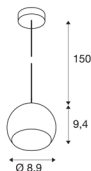

LIGHT EYE BALL pendant

LED GU10, white/chrome, clear cable, white/chrome ceiling plate, 5W

The popular design of the LIGHT EYE series, as pendant for use with GU10 type high-voltage halogen lamps. The pendant, which has a suspension length of 150 cm, is available with a number of differently coloured housings. The LIGHT EYE BALL pendant is ready for direct connection to the 230V mains supply.

TECHNICAL DATA

Item no.:	133491
Socket	GU10
Lamp	QPAR51
Number of sockets	1
Lamps included	No
Primary nominal voltage	220-240V ~50/60Hz mA/V
Pendant length	150 cm
Height	9.4 cm
Diameter	8.9 cm
Net weight	0.318 kg
Gross weight	0.387 kg
IP Code	IP 20
Safety class	I
Assembly	Surface
Assembly details	Ceiling
Wattage	6 W
Color	white
BIG WHITE Page	172