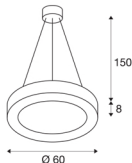

MEDO RING

pendant, LED, black, Ø 60 cm, incl. LED driver

TECHNICAL DATA

Item no.:	133840
Primary nominal voltage	220-240V ~50/60Hz mA/V
Secondary power / secondary voltage	700mA
Pendant length	150 cm
Height	8 cm
Diameter	60 cm
Net weight	4,757 kg
Gross weight	5,92 kg
IP Code	IP 20
Safety class	I
Assembly	Surface
Assembly details	Ceiling
Dimmable	Yes
Dimming technology	1-10V
Wattage	33 W
Lumen	2200 lm
Colour temperature	3000 Kelvin
Beam angle	105 °
Color	black
CRI	80
UGR ≤	22
LXXBXX data	L70B50