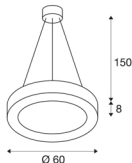

MEDO RING 60

pendant, LED, white, Ø 60 cm, incl. LED driver

TECHNICAL DATA

Item no.:	133841
Primary nominal voltage	220-240V ~50/60Hz mA/V
Secondary power / secondary voltage	700mA
Pendant length	150 cm
Height	8 cm
Diameter	60 cm
Net weight	4.915 kg
Gross weight	6.119 kg
IP Code	IP 20
Safety class	I
Assembly	Surface
Assembly details	Ceiling
Dimmable	Yes
Dimming technology	1-10V
Wattage	33 W
Lumen	2200 lm
Colour temperature	3000 Kelvin
Beam angle	105 °
Color	white
CRI	80
UGR ≤	22
LXXBXX data	L70B50