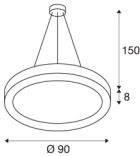

MEDO RING 90

pendant, LED, black, Ø 90 cm, incl. LED driver

TECHNICAL DATA

Item no.:	133850
Primary nominal voltage	120-277V ~50/60Hz mA/V
Secondary power / secondary voltage	1200mA
Pendant length	150 cm
Height	8 cm
Diameter	90 cm
Net weight	8.491 kg
Gross weight	10.98 kg
IP Code	IP 20
Safety class	I
Assembly	Surface
Assembly details	Ceiling
Dimmable	Yes
Dimming technology	1-10V
Wattage	56 W
Lumen	4900 lm
Colour temperature	3000 Kelvin
Beam angle	105 °
Color	black
CRI	80
UGR ≤	22
LXXBXX data	L70B50