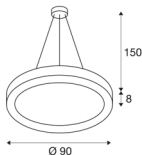

MEDO RING 90

pendant, LED, white, Ø 90 cm, incl. LED driver

TECHNICAL DATA

Item no.:	133851
Primary nominal voltage	120-277V ~50/60Hz mA/V
Secondary power / secondary voltage	1200mA
Pendant length	150 cm
Height	8 cm
Diameter	90 cm
Net weight	8.453 kg
Gross weight	10.923 kg
IP Code	IP 20
Safety class	I
Assembly	Surface
Assembly details	Ceiling
Dimmable	Yes
Dimming technology	1-10V
Wattage	56 W
Lumen	4900 lm
Colour temperature	3000 Kelvin
Beam angle	105 °
Color	white
CRI	80
UGR ≤	22
LXXBXX data	L70B50