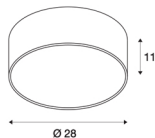

MEDO 30

ceiling light, LED, 3000K, round, black, Ø 28 cm, can be converted to a pendant, 12W

TECHNICAL DATA

Item no.:	135020
Number of different light outlets	1
Primary nominal voltage	220-240V ~50/60Hz mA/V
Secondary power / secondary voltage^e	350mA
Height	11 cm
Diameter	28 cm
Net weight	0.788 kg
Gross weight	1.237 kg
IP Code	IP 20
Safety class	I
Assembly	Surface
Assembly details	Ceiling
Dimmable	Yes
Dimming technology	trailing edge
Wattage	16 W
Lumen	1200 lm
Colour temperature	3000 Kelvin
Beam angle	105 °
Color	black
CRI	80
UGR ≤	25
LXXBXX data	L70B50