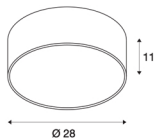

MEDO 30

ceiling light, LED, 3000K, round, white, Ø 28 cm, can be converted to a pendant, 12W

TECHNICAL DATA

Item no.:	135021
Number of different light outlets	1
Primary nominal voltage	220-240V ~50/60Hz mA/V
Secondary power / secondary voltage	350mA
Height	11 cm
Diameter	28 cm
Net weight	0.792 kg
Gross weight	1.271 kg
IP Code	IP 20
Safety class	I
Assembly	Surface
Assembly details	Ceiling
Dimmable	Yes
Dimming technology	trailing edge
Wattage	16 W
Lumen	1200 lm
Colour temperature	3000 Kelvin
Beam angle	105 °
Color	white
CRI	80
UGR ≤	25
LXXBXX data	L70B50