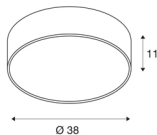

MEDO 40

ceiling light, LED, 3000K, round, black, Ø 38 cm, can be converted to a pendant, 31 W

TECHNICAL DATA

Item no.:	135070
Primary nominal voltage	220-240V ~50/60Hz mA/V
Secondary power / secondary voltage	700mA
Height	11 cm
Diameter	38 cm
Net weight	1.336 kg
Gross weight	2.317 kg
IP Code	IP 20
Safety class	I
Assembly	Surface
Assembly details	Ceiling
Dimmable	Yes
Dimming technology	trailing edge
Wattage	28 W
Lumen	2450 lm
Colour temperature	3000 Kelvin
Beam angle	105 °
Color	black
CRI	80
UGR ≤	25
LXXBXX data	L70B50
Minimum ambient temperature	-20 °C