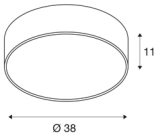

MEDO 40

ceiling light, LED, 3000K, round, silver-grey, Ø 38 cm, can be converted to a pendant, 31 W

TECHNICAL DATA

Item no.:	135074
Primary nominal voltage	220-240V ~50/60Hz mA/V
Secondary power / secondary voltage	700mA
Height	11 cm
Diameter	38 cm
Net weight	1.313 kg
Gross weight	2.236 kg
IP Code	IP 20
Safety class	I
Assembly	Surface
Assembly details	Ceiling
Dimmable	Yes
Dimming technology	trailing edge
Wattage	28 W
Lumen	2450 lm
Colour temperature	3000 Kelvin
Beam angle	105 °
Color	grey
CRI	80
UGR ≤	25
LXXBXX data	L70B50
Minimum ambient temperature	-20 °C