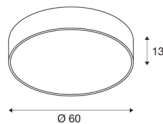

MEDO 60

ceiling light, LED, 3000K, round, silver-grey, Ø 60 cm, can be converted to a pendant, 40 W

TECHNICAL DATA

Item no.:	135124
Primary nominal voltage	220-240V ~50/60Hz mA/V
Secondary power / secondary voltage	1000mA
Height	13 cm
Diameter	60 cm
Net weight	5.896 kg
Gross weight	8.008 kg
IP Code	IP 20
Safety class	I
Assembly	Surface
Assembly details	Ceiling
Dimmable	Yes
Dimming technology	1-10V
Wattage	38 W
Lumen	4000 lm
Colour temperature	3000 Kelvin
Beam angle	105 °
Color	grey
CRI	80
UGR ≤	22
LXXBXX data	L70B50
Minimum ambient temperature	-20 °C