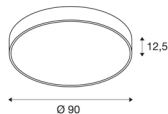

MEDO 90

ceiling light, LED, 3000K, round, black, Ø 90 cm, can be converted to a pendant, 120W

TECHNICAL DATA

Item no.:	135170
Number of different light outlets	1
Primary nominal voltage	220-240V ~50/60Hz mA/V
Secondary power / secondary voltage	2900mA
Height	12.5 cm
Diameter	90 cm
Net weight	10.764 kg
Gross weight	14.367 kg
IP Code	IP 20
Safety class	I
Assembly	Surface
Assembly details	Ceiling
Dimmable	Yes
Dimming technology	1-10V
Wattage	109 W
Lumen	11560 lm
Colour temperature	3000 Kelvin
Beam angle	105 °
Color	black
CRI	80
UGR ≤	25
LXXBXX data	L70B50