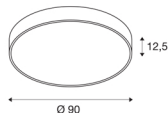

MEDO 90

ceiling light, LED, 3000K, round, white, Ø 90 cm, can be converted to a pendant, 120W

TECHNICAL DATA

Item no.:	135171
Number of different light outlets	1
Primary nominal voltage	220-240V ~50/60Hz mA/V
Secondary power / secondary voltage	2900mA
Height	12.5 cm
Diameter	90 cm
Net weight	10.923 kg
Gross weight	14.563 kg
IP Code	IP 20
Safety class	I
Assembly	Surface
Assembly details	Ceiling
Dimmable	Yes
Dimming technology	1-10V
Wattage	109 W
Lumen	11560 lm
Colour temperature	3000 Kelvin
Beam angle	105 °
Color	white
CRI	80
UGR ≤	25
LXXBXX data	L70B50