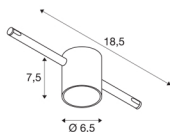

COMET

cable luminaire for TENSEO low-voltage cable system, QR-C51, black, semi-frosted glass

TECHNICAL DATA

Item no.:	139120
Socket	GU5,3
Lamp	QR-C51
Number of sockets	1
Lamps included	No
Number of different light outlets	1
Primary nominal voltage	12V ~50Hz mA/V
Width	18.5 cm
Height	7.5 cm
Depth	6.5 cm
Net weight	0.222 kg
Gross weight	0.324 kg
IP Code	IP 20
Safety class	III
Assembly	Surface
Assembly details	Ceiling, Track Ceiling
Wattage	50 W
Color	black
BIG WHITE Page	506