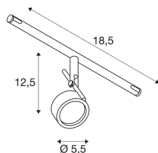

## SALUNA

cable luminaire for TENSEO low-voltage cable system, QR-C51, black

The turnable and tiltable SALUNA spot is made from steel and is for the low-voltage cable system. Thanks to the incorporated G5.3 socket, the spot is suitable for either halogen or LED lamps. The maximum compatible cable gap is 15,5 cm.

## TECHNICAL DATA

Item no.:	139130
Socket	GX5,3
Lamp	QR-C51
Number of sockets	1
Lamps included	No
Number of different light outlets	1
Primary nominal voltage	12V ~50Hz mA/V
Tilt range	90 °
Horizontal rotation range	350 °
Width	18.5 cm
Height	12.5 cm
Diameter	5.5 cm
Net weight	0.219 kg
Gross weight	0.313 kg
IP Code	IP 20
Safety class	III
Assembly	Surface
Assembly details	Ceiling, Track Ceiling
Wattage	35 W
Color	black
BIG WHITE Page	503