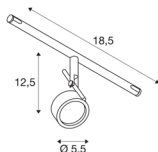

## SALUNA

cable luminaire for TENSEO low-voltage cable system, QR-C51, white

The turnable and tiltable SALUNA spot is made from steel and is for the low-voltage cable system. Thanks to the incorporated G5.3 socket, the spot is suitable for either halogen or LED lamps. The maximum compatible cable gap is 15,5 cm.

## TECHNICAL DATA

Item no.:	139131
Socket	GX5,3
Lamp	QR-C51
Number of sockets	1
Lamps included	No
Number of different light outlets	1
Primary nominal voltage	12V ~50Hz mA/V
Tilt range	90 °
Horizontal rotation range	350 °
Width	18.5 cm
Height	12.5 cm
Diameter	5.5 cm
Net weight	0.215 kg
Gross weight	0.312 kg
IP Code	IP 20
Safety class	III
Assembly	Surface
Assembly details	Ceiling, Track Ceiling
Wattage	35 W
Color	white
BIG WHITE Page	503